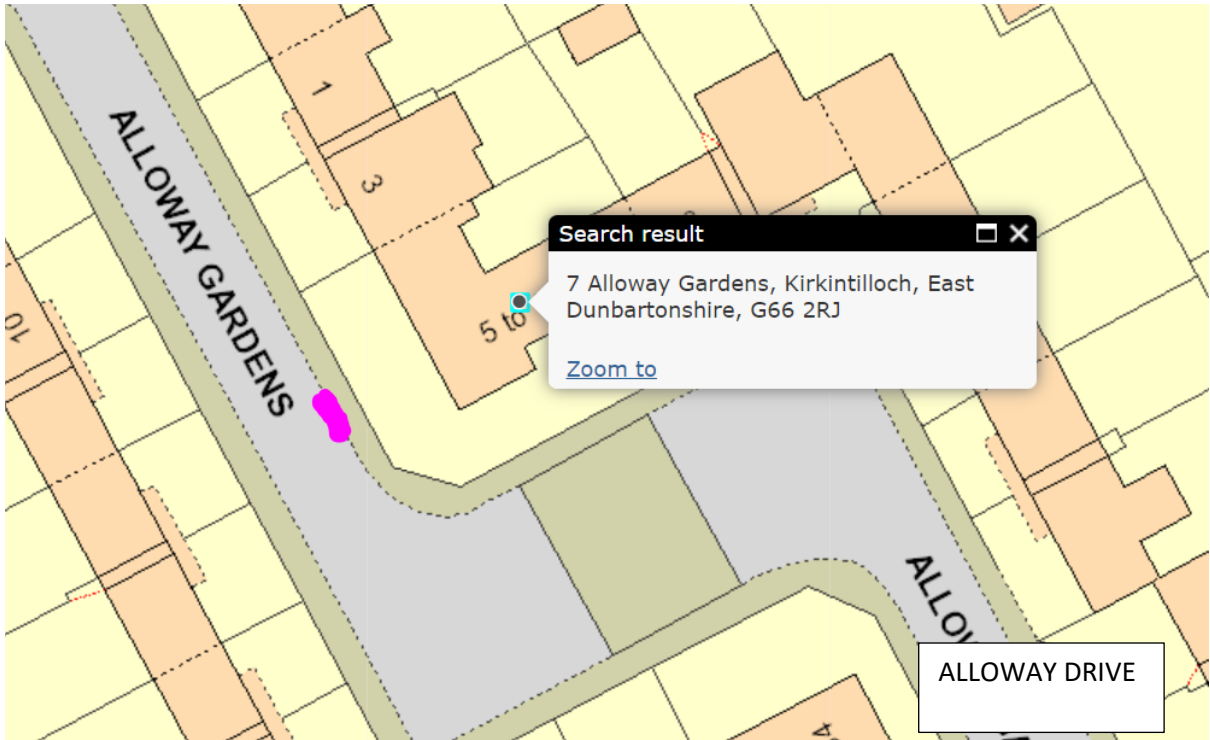

DISABLED BAY MAPS

**BEARSDEN**

**BISHOPBRIGGS**

THOMAS  
MUIR AVE  
AND HUNTLY  
COURT

MARTYR'S  
PLACE

**KIRKINTILOCH**

10 MARMION DRIVE

Show search results for 10 M...

**LENNOXTOWN**

**MILNGAVIE**

**MILTON OF CAMPSIE**

**TORRANCE**

**TWECHER**

**WATERSIDE**