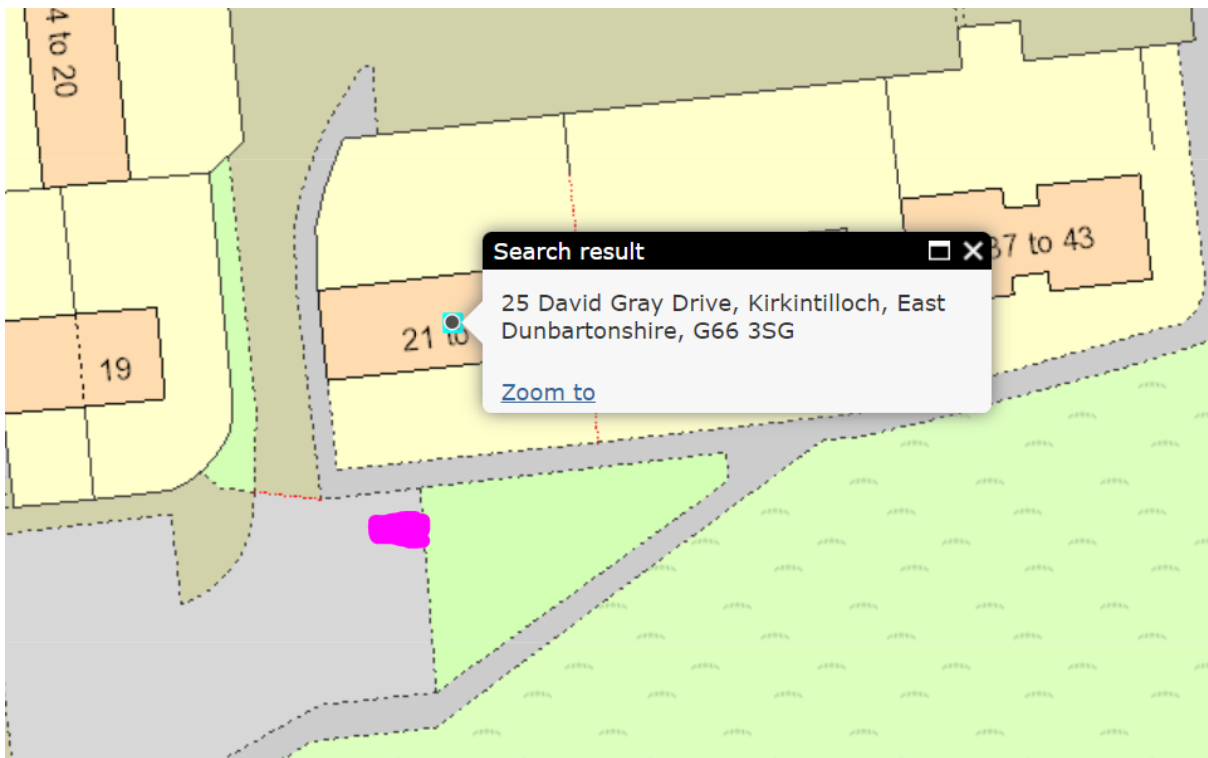

DISABLED BAY MAPS

**BEARSDEN**

**BISHOPBRIGGS**

THOMAS  
MUIR AVE  
AND HUNTLY  
COURT

MARTYR'S  
PLACE

**KIRKINTILOCH**

10 MARMION DRIVE

Show search results for 10 M...

**LENNOXTOWN**

**MILNGAVIE**

**MILTON OF CAMPSIE**

**TORRANCE**

**TWECHER**

**WATERSIDE**