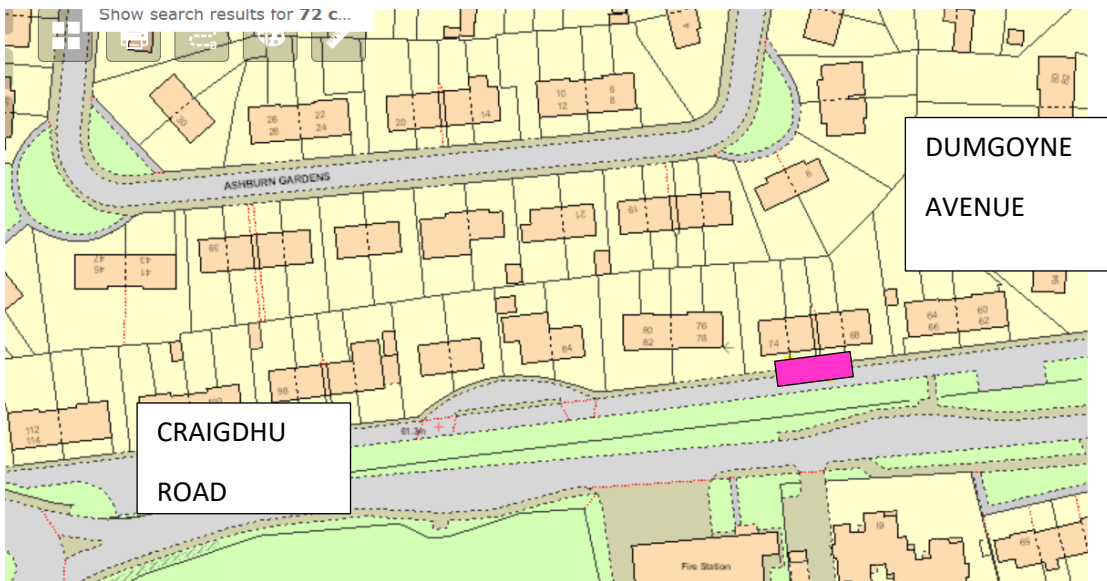

DISABLED BAY MAPS

**BEARSDEN**

**BISHOPBRIGGS**

THOMAS  
MUIR AVE  
AND HUNTLY  
COURT

MARTYR'S  
PLACE

**KIRKINTILOCH**

10 MARMION DRIVE

Show search results for 10 M...

**LENNOXTOWN**

**MILNGAVIE**

**MILTON OF CAMPSIE**

**TORRANCE**

**TWECHER**

**WATERSIDE**