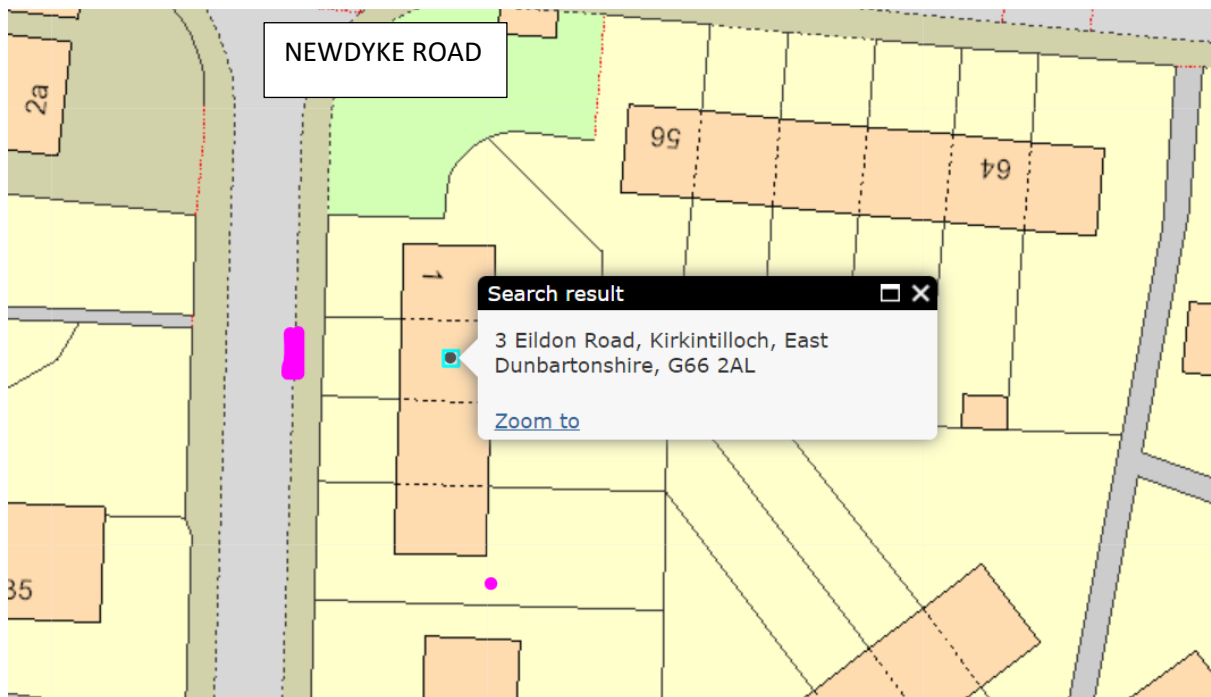

DISABLED BAY MAPS

**BEARSDEN**

**BISHOPBRIGGS**

THOMAS  
MUIR AVE  
AND HUNTLY  
COURT

MARTYR'S  
PLACE

**KIRKINTILOCH**

10 MARMION DRIVE

Show search results for 10 M...

**LENNOXTOWN**

**MILNGAVIE**

**MILTON OF CAMPSIE**

**TORRANCE**

**TWECHER**

**WATERSIDE**