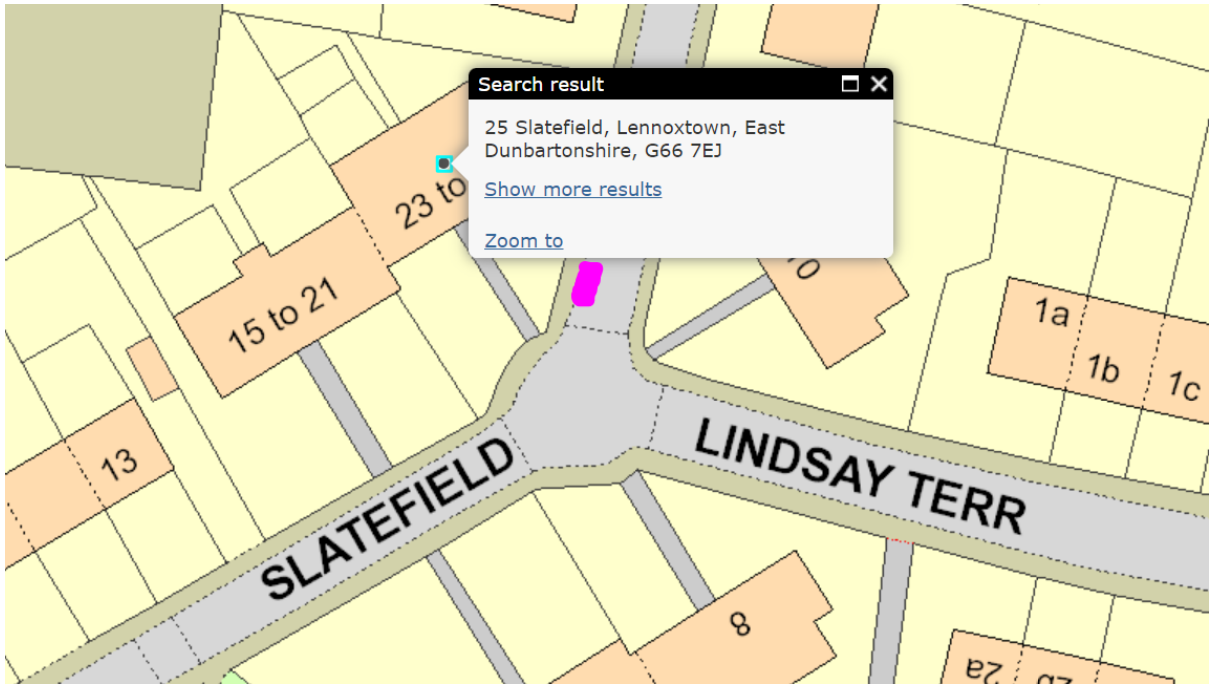

DISABLED BAY MAPS

**BEARSDEN**

**BISHOPBRIGGS**

THOMAS  
MUIR AVE  
AND HUNTLY  
COURT

MARTYR'S  
PLACE

**KIRKINTILOCH**

10 MARMION DRIVE

Show search results for 10 M...

**LENNOXTOWN**

**MILNGAVIE**

**MILTON OF CAMPSIE**

**TORRANCE**

**TWECHER**

**WATERSIDE**